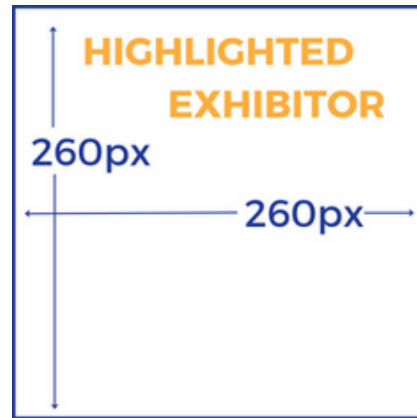

Company name

The description goes here and can be no more than 50 words. **Booth #**

Website

Email