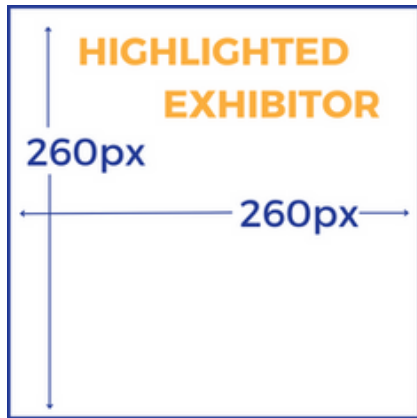

Product Spotlight Specifications

Company name

The description goes here and can be no more than 100 words. **Booth #**

Visit Exhibitor Website

Email Exhibitor

Company name

The description goes here and can be no more than 50 words. **Booth #**